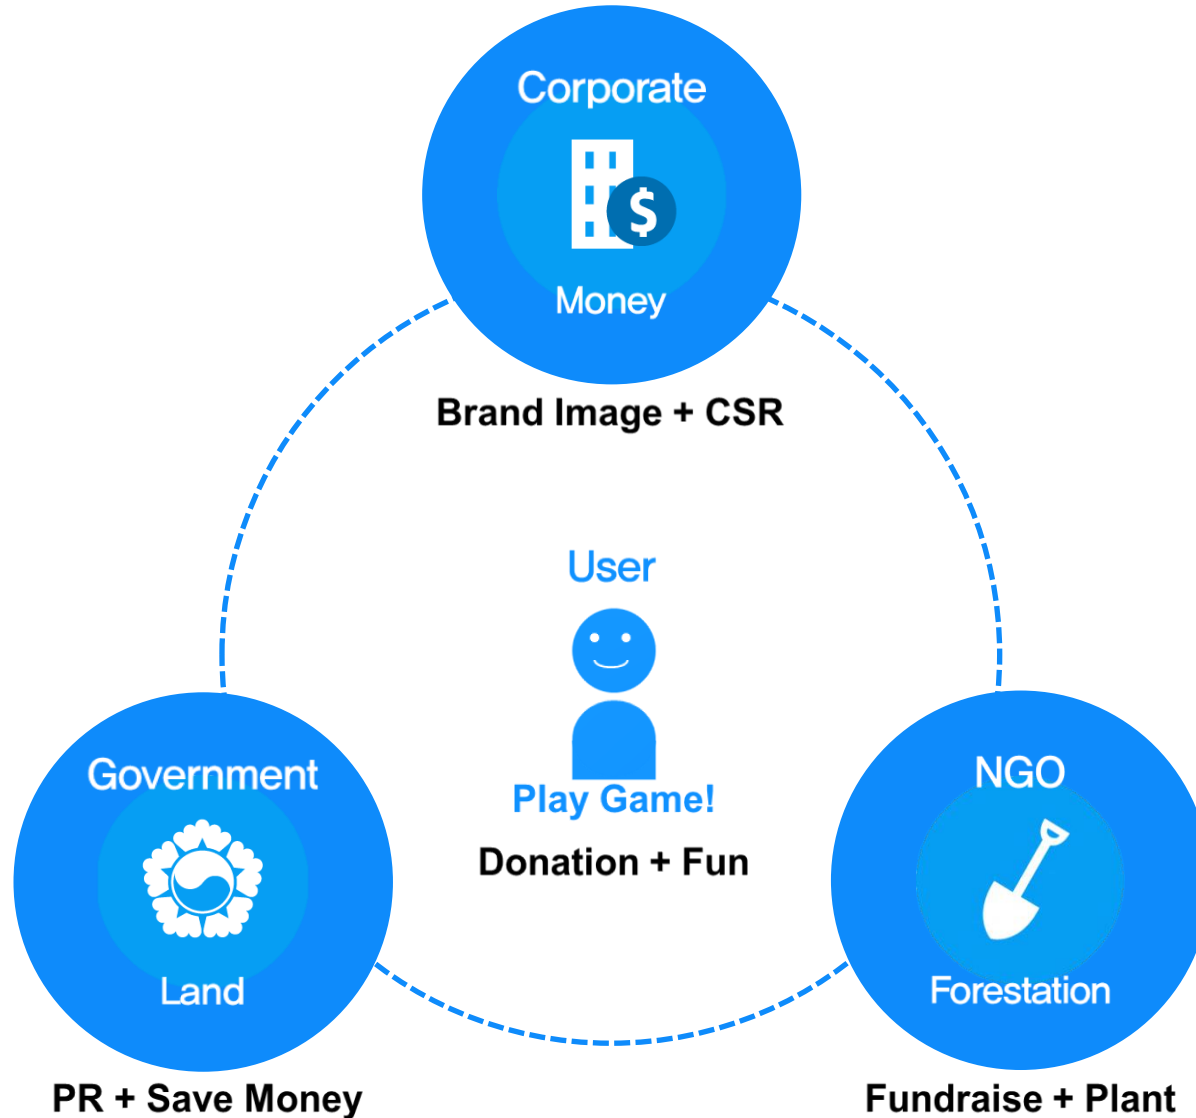

The image features a central, large green planet with a textured, fuzzy surface. A horizontal blue band wraps around its middle. The background is a gradient of teal and blue, filled with white stars, small white clouds, and two smaller green planets, one in the upper left and one in the lower right. The text 'TP tree planet' is centered on the blue band.

TP *tree planet*

Tree Planet lets you plant real trees through the game.

1.

Raise virtual trees using games.

2.

Advertisement items are provided by the sponsors.

3.

When trees are fully grown, send them to the real forest.

4.

We send forestation funds
To NGOs on-site.

5.

NGOs plant the forests.

6.

We report back to you.

Tree Planet is an enterprise creating forests through innovative business model.

Performance and Cooperation

We planted 450,000 trees in 7 countries, 24 forests with 650,000 game users.

Sponsors

Double A

Partners

Hyung-soo Kim

Experience

- CEO & Co-Founder, Tree Planet, 2010. 09 ~ Present
- Board of Directors, Crevisse Partners, 2013. 03 ~ Present
- Global Social Venture Competition Winner
- Former Environmental Documentary Film Director, Minister prize