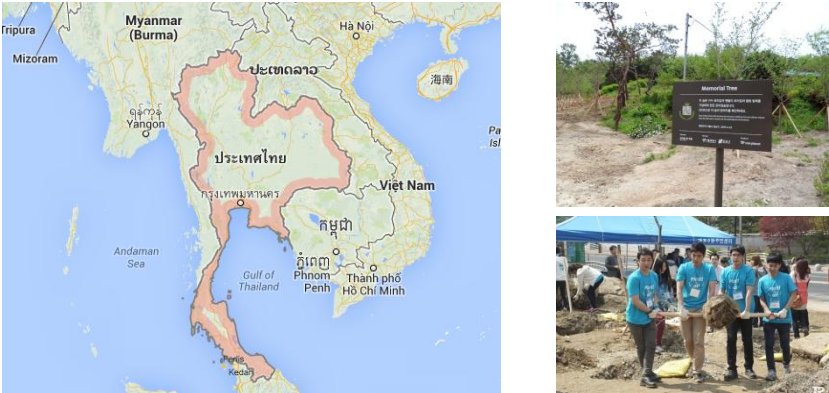

First Star Forest (2NE1 Forest)

- Location : Tonz, South Sudan
- Number of Trees : 1,300 trees
- Fund Raised : \$ 20,000
- Forestation Period : 07. 2012 ~ 09. 2012
- Purpose : To support local community

Searching for a TVXQ Forest site in Thailand

TVXQ Forest - Korea

Location : Korea , Seoul

Join Nationality: Korea, Japan, China, Taiwan, Europe, etc.

TVXQ Forest - Thailand

Location : Thailand, Bangkok

Join Nationality: Korea, Japan, China, Taiwan, Europe, etc.