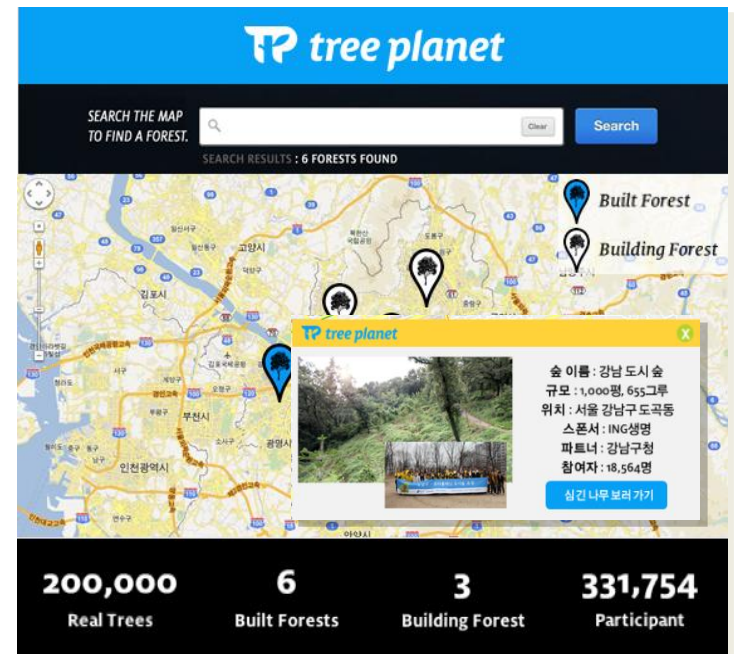

Send Trees

Field Report

Forest Map